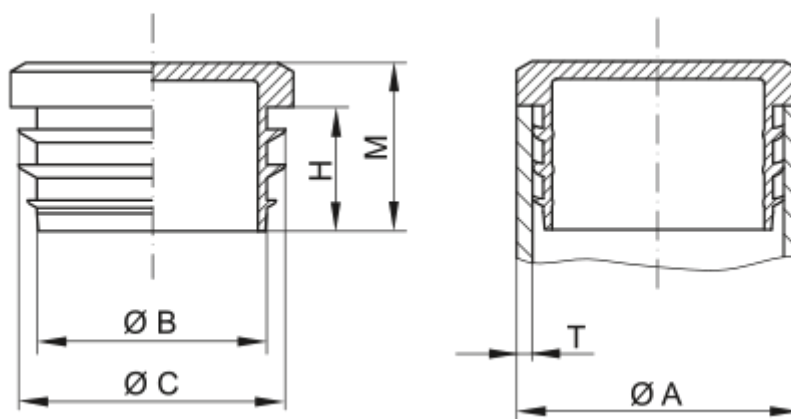

Article number: 59GPN320GL1312

Description: KLEE Finned plugs GPN 320 - 13 (Wall thickness 1-2)

## Measures

---

A = 13

B = 8

C = 11.5

H = 11

M = 15

T = 1-2